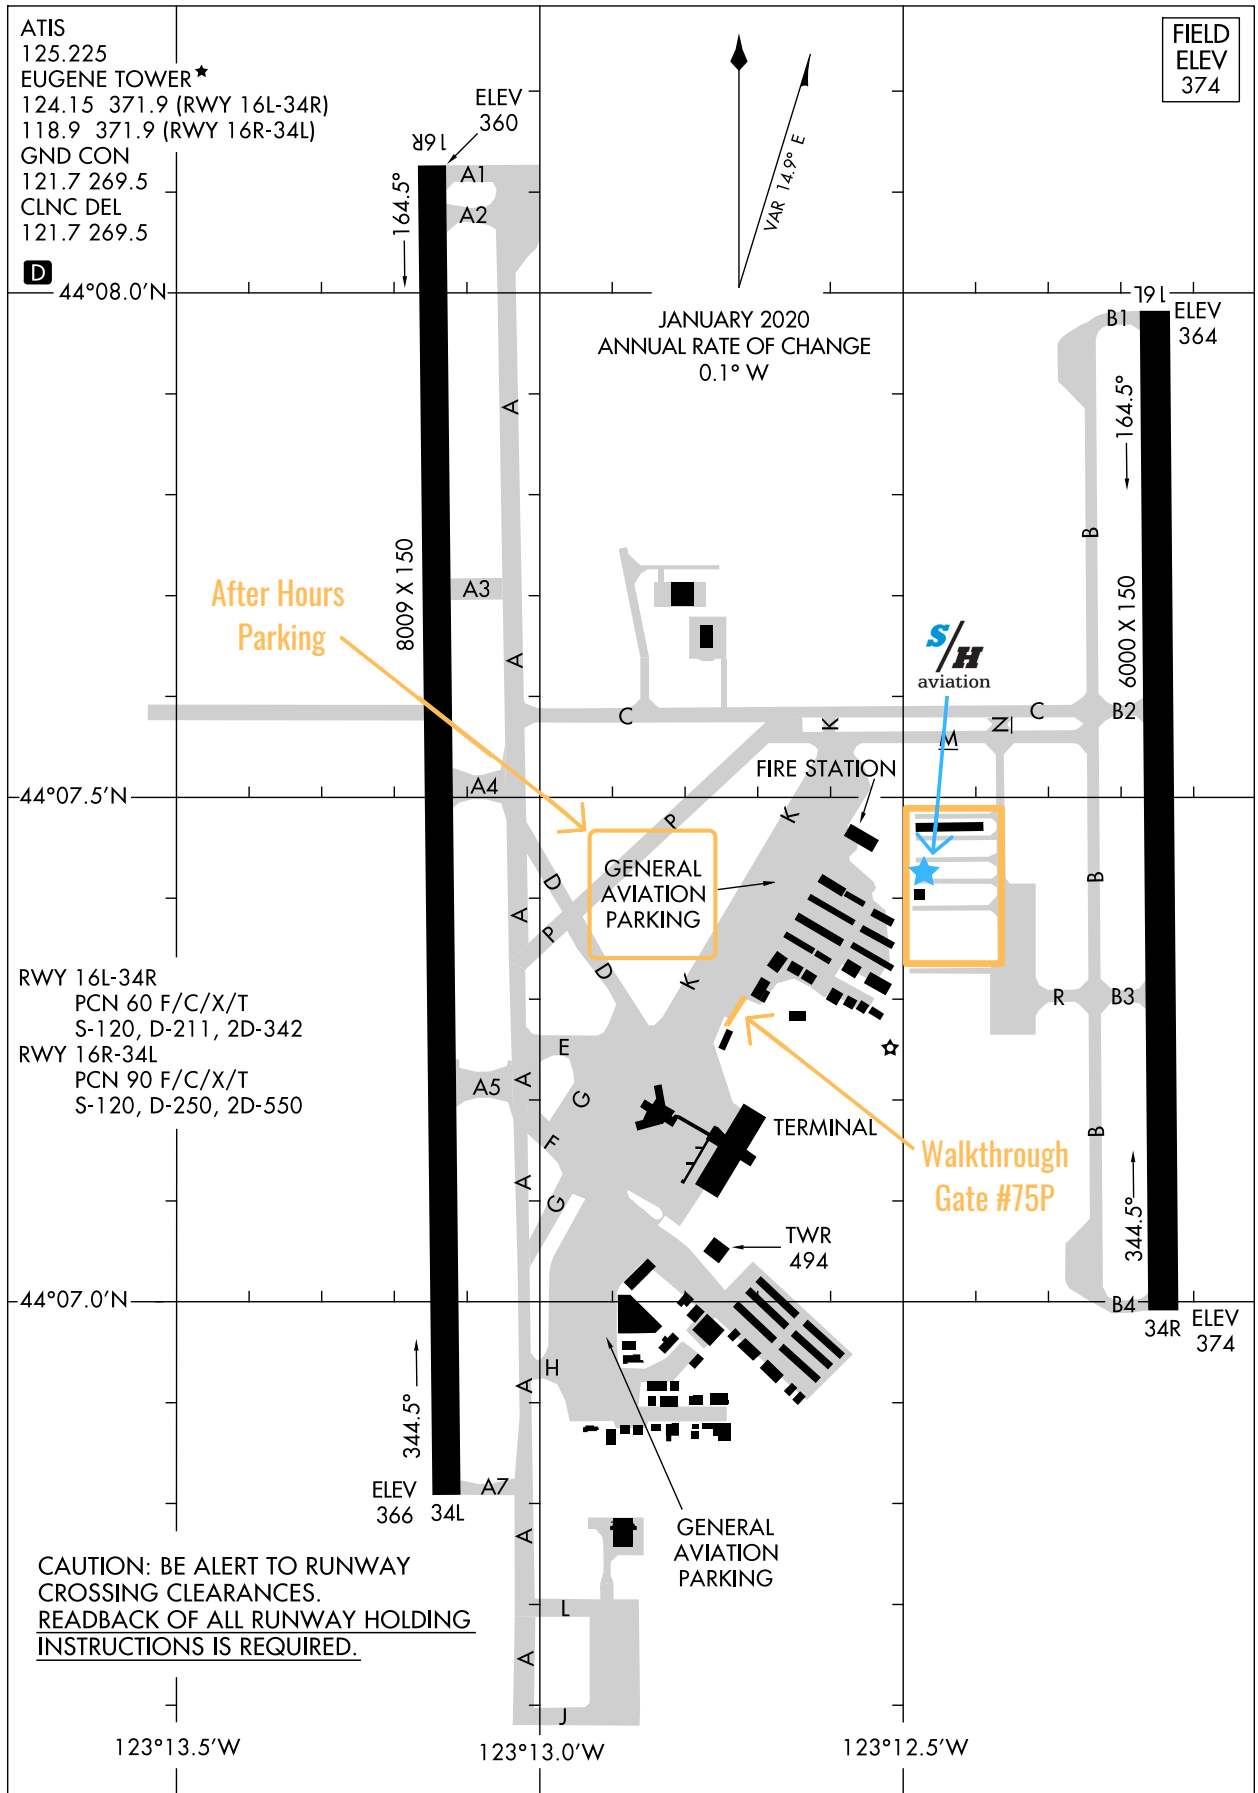

AIRPORT DIAGRAM

AL-140 (FAA)

MAHLON SWEET FIELD (EUG)
EUGENE, OREGON

NW-1, 08 OCT 2020 to 05 NOV 2020

NW-1, 08 OCT 2020 to 05 NOV 2020

AIRPORT DIAGRAM

EUGENE, OREGON
MAHLON SWEET FIELD (EUG)